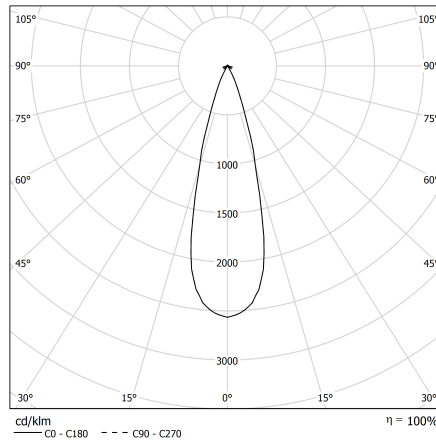

HALL LED DEEP Mini

Miniaturized downlight for spot lighting. CRI>90

CODE		FLUX	SIZE	CERTIFICATIONS
38VM3K38	3W 8° 3000K	165lm	Ø 45mm	    

Optic

Polycarbonate lens
CUT OFF > 60°.

Specifications

CRI>90;
McAdams 3;
Life Time: L80/B10 >50.000h;
5 years complete warranty;
Eye safety: RG0/RG1 in accordance with EN62471:2009