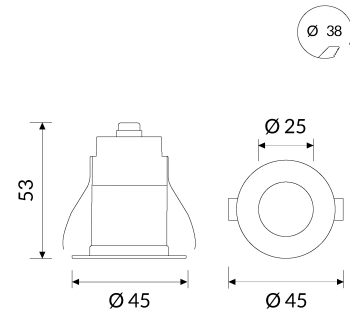

HALL LED DEEP Mini

Miniaturized downlight for spot lighting. CRI>90

CODE		FLUX	SIZE	CERTIFICATIONS
38VM3K38	3W 8° 3000K	165lm	Ø 45mm	    

Optic

Polycarbonate lens
CUT OFF > 60°.

Specifications

CRI>90;
McAdams 3;
Life Time: L80/B10 >50.000h;
5 years complete warranty;
Eye safety: RG0/RG1 in accordance with EN62471:2009